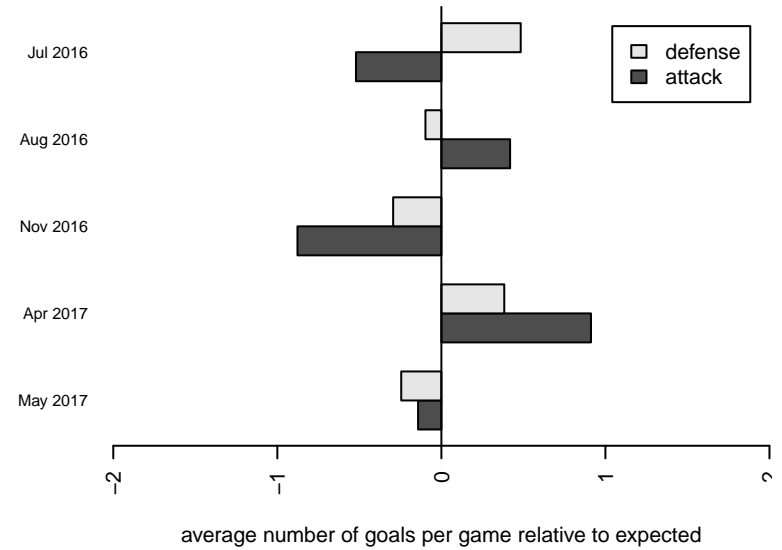

**Corinthians B00**  
 Dots are actual minus expected GF (blue circles) and GA (red triangles).  
 Blue line is smoothed change in attack strength. Red is smoothed change in defense strength.

**attack and defense variance (black dot)  
relative to other teams  
and top 10 in region**

**attack and defense rating  
relative to others at age  
and all opponents in last 13 months**

**attack and defense rating  
relative to others at age  
and all opponents in last 13 months**

**Performance relative to 13 month average**

**Performance relative to 13 month average**

Distribution of opponents  
 Red = Lose zone, Blue = Win zone, Green = Even  
 Black line separates win/lose zones

lot. A=Neither has attack advantage, B=Opponent has both attack and defense advantage, C=Opponent has both attack and defense disadvantage, D=Both have