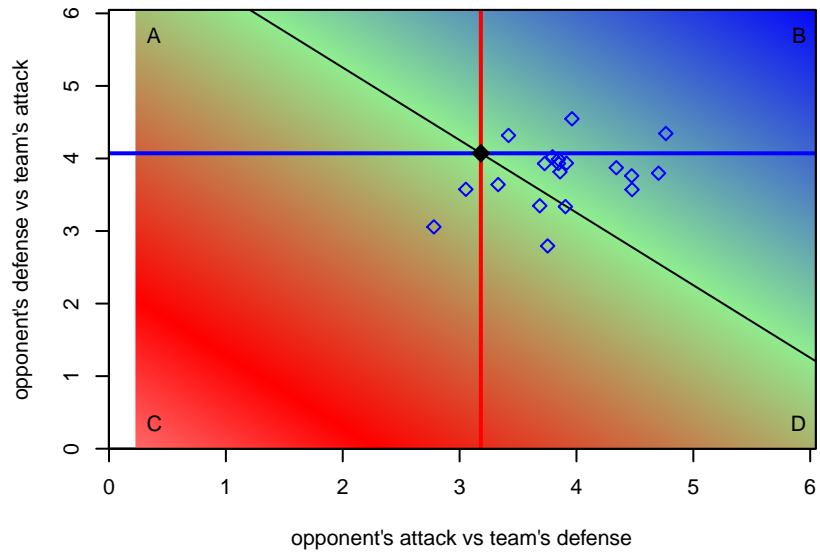

**Corinthians B00**  
 Dots are actual minus expected GF (blue circles) and GA (red triangles).  
 Blue line is smoothed change in attack strength. Red is smoothed change in defense strength.

**attack and defense variance (black dot)  
relative to other teams  
and top 10 in region**

**attack and defense rating  
relative to others at age  
and all opponents in last 13 months**

**attack and defense rating  
relative to others at age  
and all opponents in last 13 months**

**Performance relative to 13 month average**

**Performance relative to 13 month average**

Distribution of opponents  
 Red = Lose zone, Blue = Win zone, Green = Even  
 Black line separates win/lose zones

lot. A=Neither has attack advantage, B=Opponent has both attack and defense advantage, C=Opponent has both attack and defense disadvantage, D=Both have