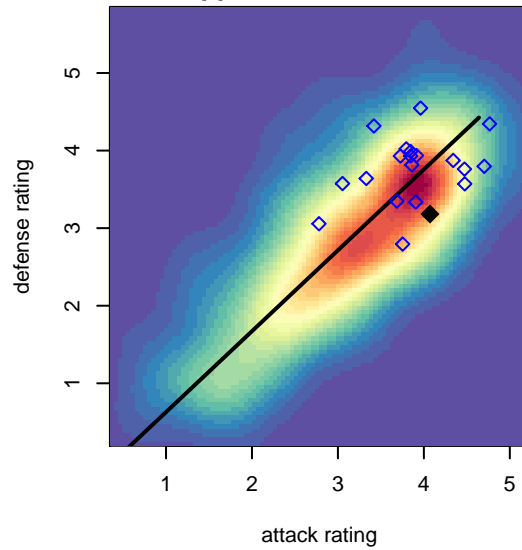

# Corinthians B00

Corona, CAS  
 B00 total strength=1846  
 attack=58.63 defense=24.09

alt names used:  
 CORINTHIANS SC B00 (CAS)  
 CORINTHIANS SC B00 (CAS)  
 CORINTHIANS SC B00 (CAS)

Venues played:  
 2016 Surf Cup White U17  
 2016 FWRL CAS B00  
 2016 Carlsbad Nov Nights College Showcase E  
 2016 Manchester City Cup Silver U17

**Corinthians B00**  
 Dots are actual minus expected GF (blue circles) and GA (red triangles).  
 Blue line is smoothed change in attack strength. Red is smoothed change in defense strength.

**attack and defense variance (black dot)  
relative to other teams  
and top 10 in region**

**attack and defense rating  
relative to others at age  
and all opponents in last 13 months**

**attack and defense rating  
relative to others at age  
and all opponents in last 13 months**

**Performance relative to 13 month average**

**Performance relative to 13 month average**

Distribution of opponents  
 Red = Lose zone, Blue = Win zone, Green = Even  
 Black line separates win/lose zones

lot. A=Neither has attack advantage, B=Opponent has both attack and defense advantage, C=Opponent has both attack and defense disadvantage, D=Both have