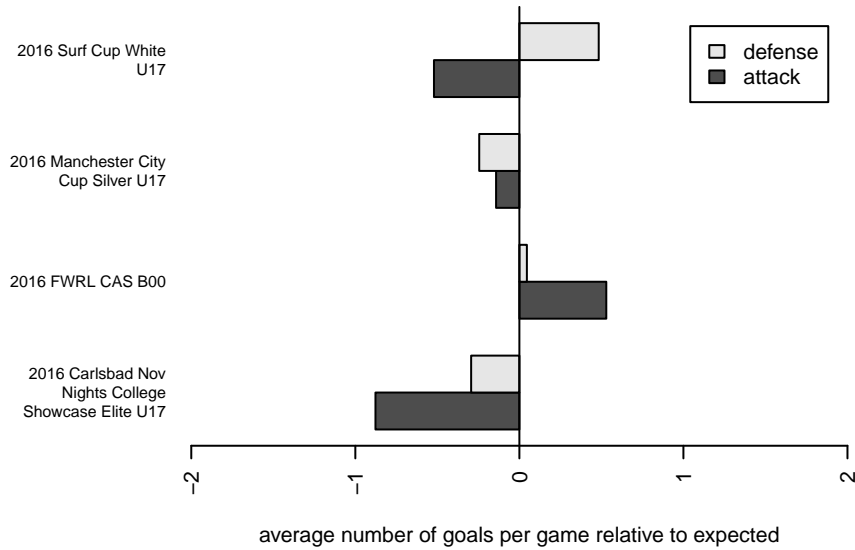

# Corinthians B00

Corona, CAS  
 B00 total strength=1846  
 attack=58.63 defense=24.09

alt names used:  
 CORINTHIANS SC B00 (CAS)  
 CORINTHIANS SC B00 (CAS)  
 CORINTHIANS SC B00 (CAS)

Venues played:  
 2016 Surf Cup White U17  
 2016 FWRL CAS B00  
 2016 Carlsbad Nov Nights College Showcase E  
 2016 Manchester City Cup Silver U17

**Corinthians B00**  
 Dots are actual minus expected GF (blue circles) and GA (red triangles).  
 Blue line is smoothed change in attack strength. Red is smoothed change in defense strength.

**attack and defense variance (black dot)  
relative to other teams  
and top 10 in region**

**attack and defense rating  
relative to others at age  
and all opponents in last 13 months**

**attack and defense rating  
relative to others at age  
and all opponents in last 13 months**

**Performance relative to 13 month average**

**Performance relative to 13 month average**

Distribution of opponents  
 Red = Lose zone, Blue = Win zone, Green = Even  
 Black line separates win/lose zones

lot. A=Neither has attack advantage, B=Opponent has both attack and defense advantage, C=Opponent has both attack and defense disadvantage, D=Both have