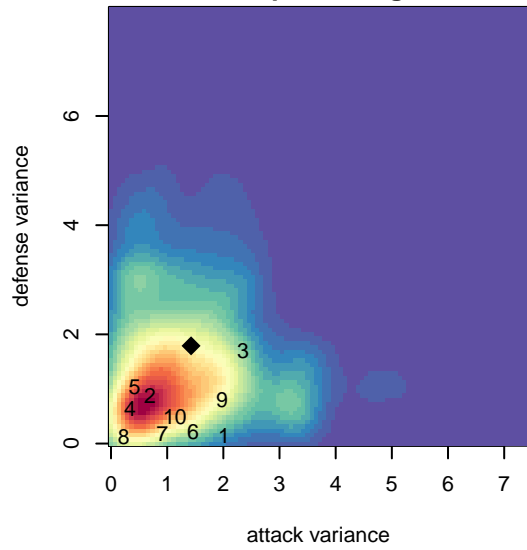

# Corinthians B00

Corona, CAS  
 B00 total strength=1846  
 attack=58.63 defense=24.09

alt names used:  
 CORINTHIANS SC B00 (CAS)  
 CORINTHIANS SC B00 (CAS)  
 CORINTHIANS SC B00 (CAS)

Venues played:  
 2016 Surf Cup White U17  
 2016 FWRL CAS B00  
 2016 Carlsbad Nov Nights College Showcase E  
 2016 Manchester City Cup Silver U17

**Corinthians B00**  
 Dots are actual minus expected GF (blue circles) and GA (red triangles).  
 Blue line is smoothed change in attack strength. Red is smoothed change in defense strength.

**attack and defense variance (black dot)  
relative to other teams  
and top 10 in region**

**Performance relative to 13 month average**

Distribution of opponents  
 Red = Lose zone, Blue = Win zone, Green = Even  
 Black line separates win/lose zones

lot. A=Neither has attack advantage, B=Opponent has both attack and defense advantage, C=Opponent has both attack and defense disadvantage, D=Both have