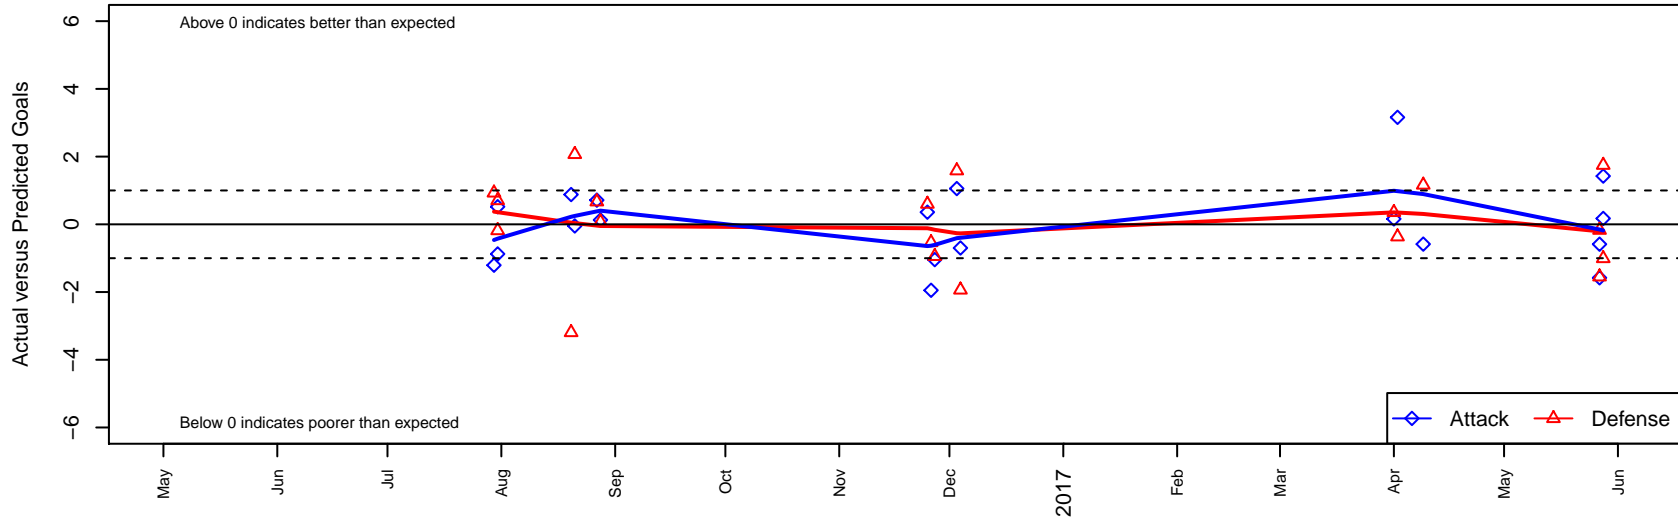

# Corinthians B00

Corona, CAS  
 B00 total strength=1846  
 attack=58.63 defense=24.09

alt names used:  
 CORINTHIANS SC B00 (CAS)  
 CORINTHIANS SC B00 (CAS)  
 CORINTHIANS SC B00 (CAS)

Venues played:  
 2016 Surf Cup White U17  
 2016 FWRL CAS B00  
 2016 Carlsbad Nov Nights College Showcase E  
 2016 Manchester City Cup Silver U17

**Corinthians B00**  
 Dots are actual minus expected GF (blue circles) and GA (red triangles).  
 Blue line is smoothed change in attack strength. Red is smoothed change in defense strength.

**attack and defense variance (black dot)  
relative to other teams  
and top 10 in region**

**attack and defense rating  
relative to others at age  
and all opponents in last 13 months**

**attack and defense rating  
relative to others at age  
and all opponents in last 13 months**

**Performance relative to 13 month average**

**Performance relative to 13 month average**

Distribution of opponents  
 Red = Lose zone, Blue = Win zone, Green = Even  
 Black line separates win/lose zones

lot. A=Neither has attack advantage, B=Opponent has both attack and defense advantage, C=Opponent has both attack and defense disadvantage, D=Both have