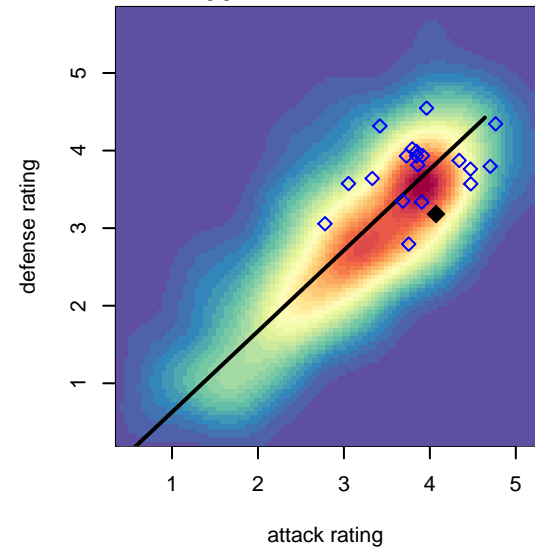

# Corinthians B00

Corona, CAS  
 B00 total strength=1846  
 attack=58.63 defense=24.09

alt names used:  
 CORINTHIANS SC B00 (CAS)  
 CORINTHIANS SC B00 (CAS)  
 CORINTHIANS SC B00 (CAS)

Venues played:  
 2016 Surf Cup White U17  
 2016 FWRL CAS B00  
 2016 Carlsbad Nov Nights College Showcase E  
 2016 Manchester City Cup Silver U17

**Corinthians B00**  
 Dots are actual minus expected GF (blue circles) and GA (red triangles).  
 Blue line is smoothed change in attack strength. Red is smoothed change in defense strength.

**attack and defense variance (black dot)  
relative to other teams  
and top 10 in region**

**attack and defense rating  
relative to others at age  
and all opponents in last 13 months**

**attack and defense rating  
relative to others at age  
and all opponents in last 13 months**

**Performance relative to 13 month average**

**Performance relative to 13 month average**

Distribution of opponents  
 Red = Lose zone, Blue = Win zone, Green = Even  
 Black line separates win/lose zones

lot. A=Neither has attack advantage, B=Opponent has both attack and defense advantage, C=Opponent has both attack and defense disadvantage, D=Both have